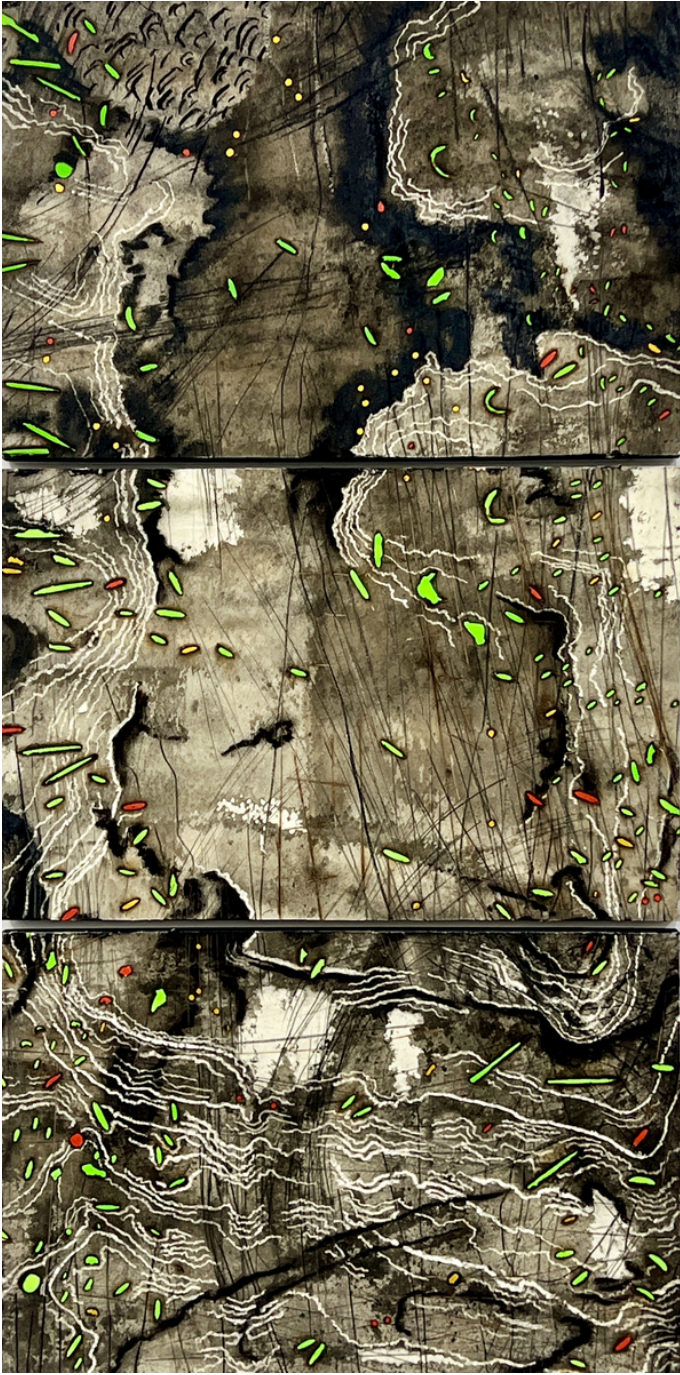

150 x 71 cm

WENDY TEAKEL

Boggy Patch. Triptych (30 x 45cm each panel), 2024

Charcoal, Pokerwork, Pastel, Acrylic on Hahnemuhle on Birch

30 x 45 cm

WENDY TEAKEL

Winter, 2025

Charcoal, Pokerwork, Pastel, Acrylic on Hahnemühle on Birch