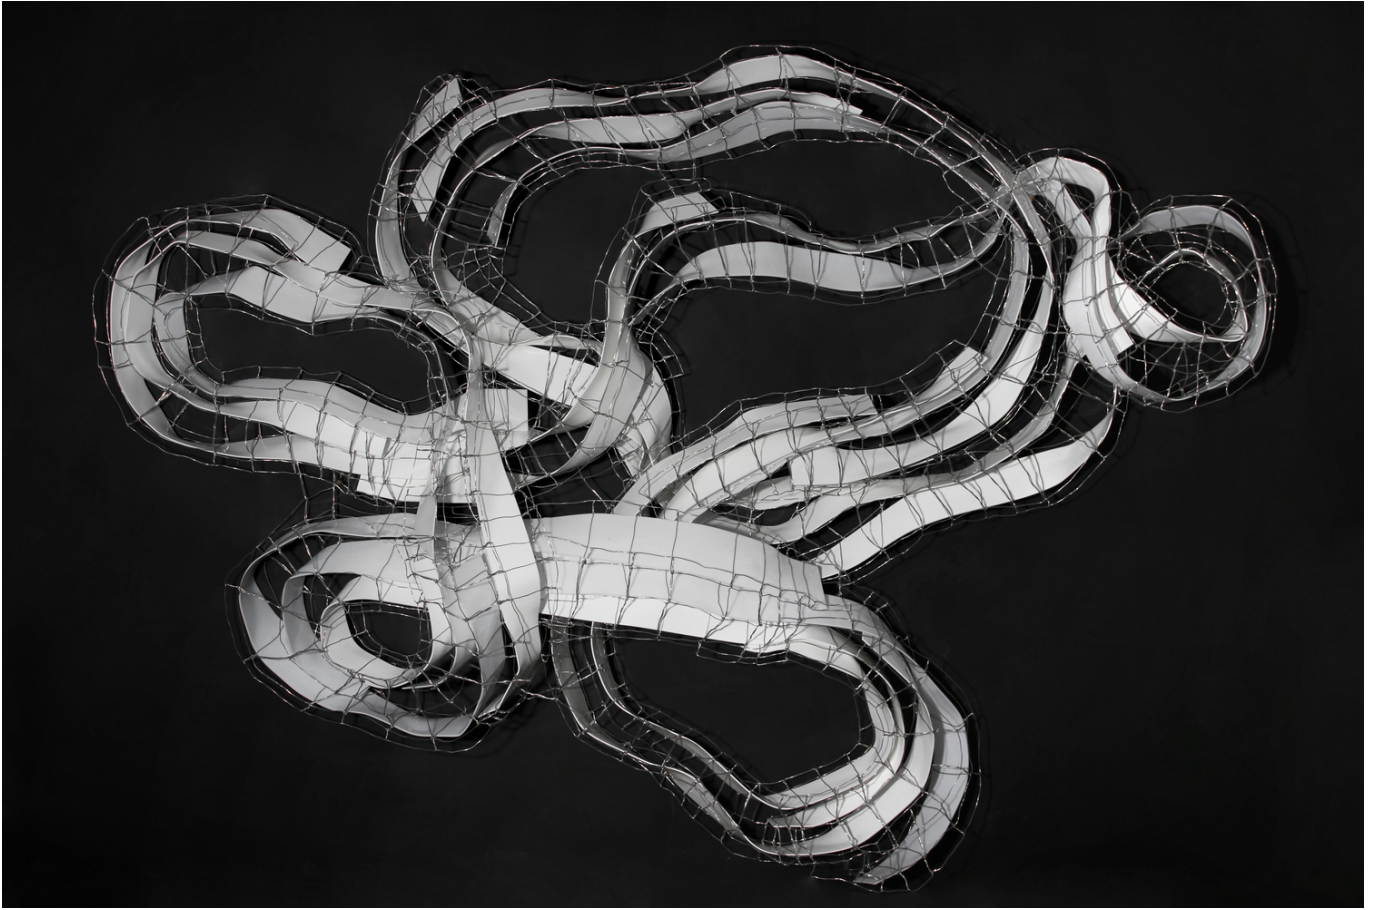

Acrylic and aluminium & LED Lights

164 x 136 x 22 cm

INV-QUIH-0001/5

HANNAH QUINLIVAN
Smokescreen, 2022
Acrylic and Ink on Linen
150 x 150 x 42 cm
INV-QUIH-0001/6

HANNAH QUINLIVAN

I want you to remember (no. 2), 2022

Acrylic and aluminium, 2 LED Lights

156 x 207 x 30 cm

INV-QUIH-0001/4

HANNAH QUINLIVAN
Shroud I, 2020
Acrylic and Aluminium
150 x 160 x 30 cm
INV-QUIH-0001/7

HANNAH QUINLIVAN
Shroud III, 2020
Acrylic and Aluminium
320 x 200 x 40 cm
INV-QUIH-0001/8