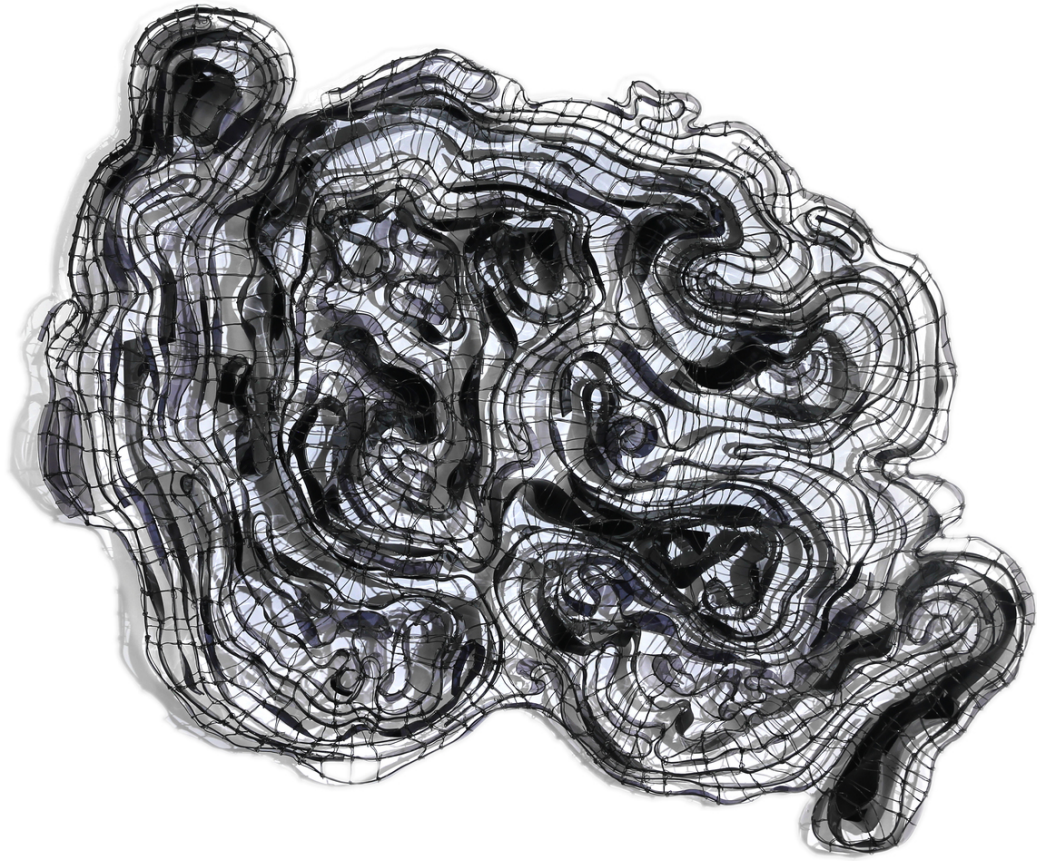

RESONANCE ~ Hannah Quinlivan

HANNAH QUINLIVAN
Nocturne I, II, III (\$7,000.00 Each), 2024
Acrylic and aluminium & LED Lights
INV-QUIH-0001/18

HANNAH QUINLIVAN
Resonance, 2024
Acrylic and aluminium
122 x 178 cm
INV-QUIH-0001

HANNAH QUINLIVAN

Desiderium, 2022

Aluminium Wire And Acrylic

180 x 170 x 15 cm

INV-QUIH-0001/1

HANNAH QUINLIVAN

Digest, 2016

Acrylic and Ink on Belgian Linen

180 x 120 cm

INV-QUIH-0001/12

HANNAH QUINLIVAN
Diaspora, 2016
Acrylic and Ink on Belgian Linen
150 x 92 cm
INV-QUIH-0001/10

HANNAH QUINLIVAN

Interchange, 2022

Acrylic and Japanese Ink on Belgian Linen

120 x 91 x 42 cm