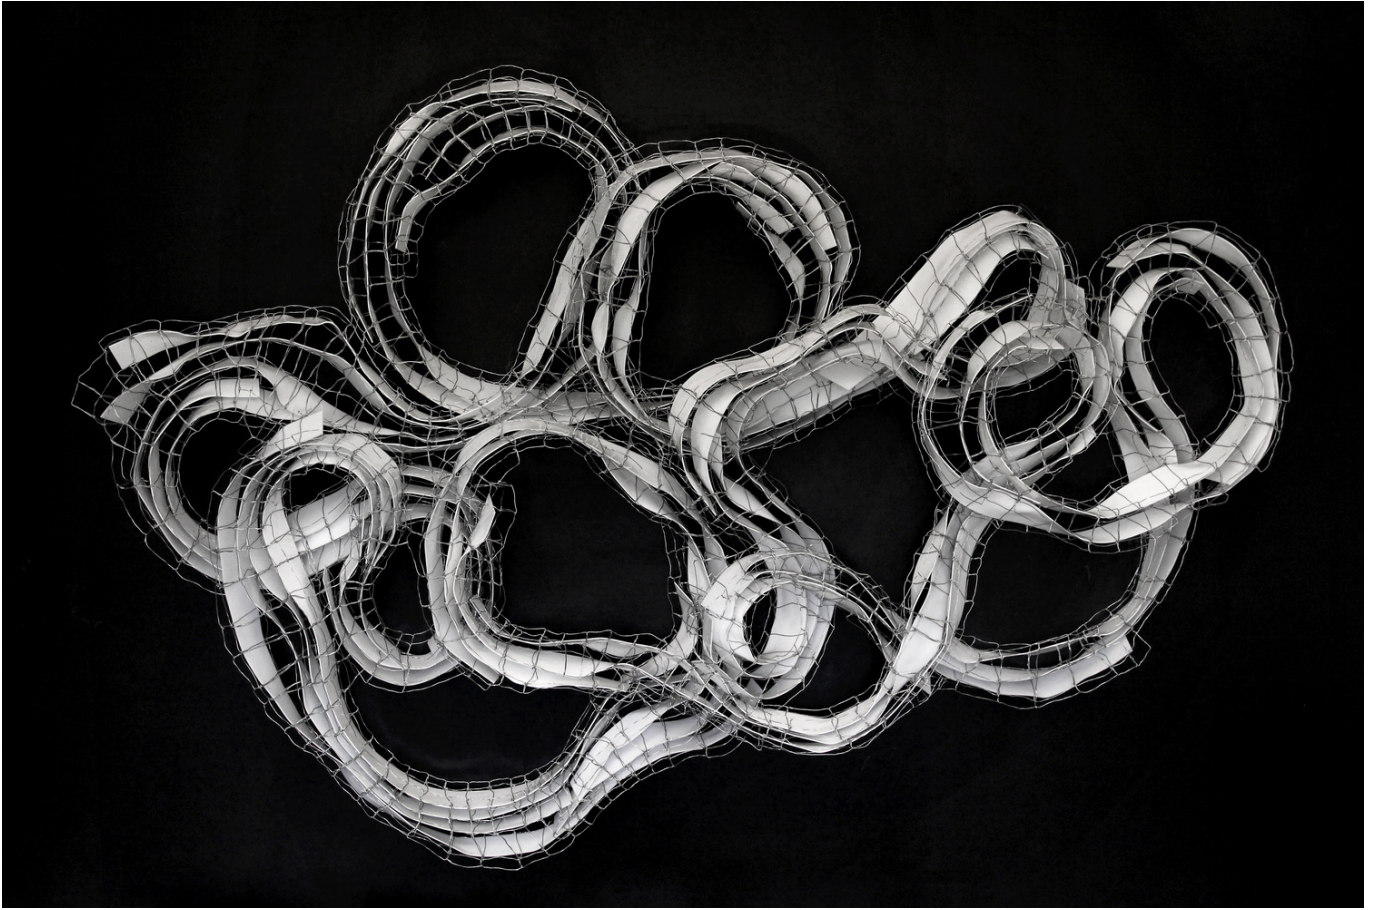

Acrylic and aluminium, 2 LED Lights

156 x 207 x 30 cm

INV-QUIH-0001/4

HANNAH QUINLIVAN
Shroud I, 2020
Acrylic and Aluminium
150 x 160 x 30 cm
INV-QUIH-0001/7

HANNAH QUINLIVAN
Shroud III, 2020
Acrylic and Aluminium
320 x 200 x 40 cm
INV-QUIH-0001/8