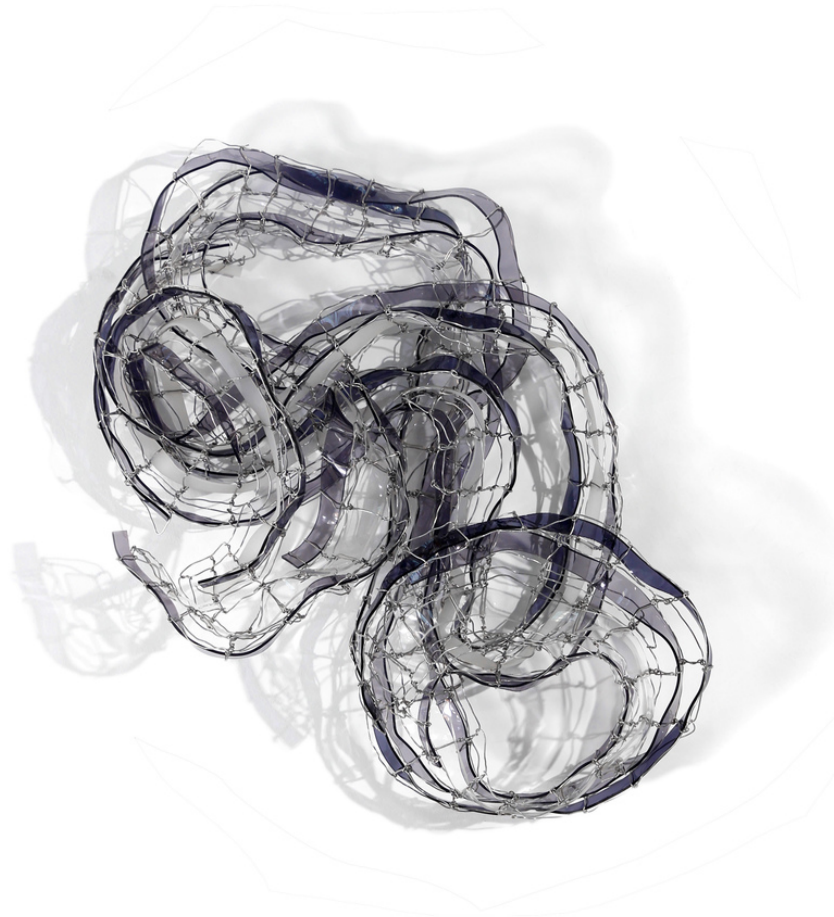

HANNAH QUINLIVAN
Deep Water, 2024
Powdercoated Aluminium
72 x 80 x 18 cm
INV-QUIH-0001/17

HANNAH QUINLIVAN

I want you to remember (no. 3), 2022

Acrylic and aluminium & LED Lights

164 x 136 x 22 cm

INV-QUIH-0001/16