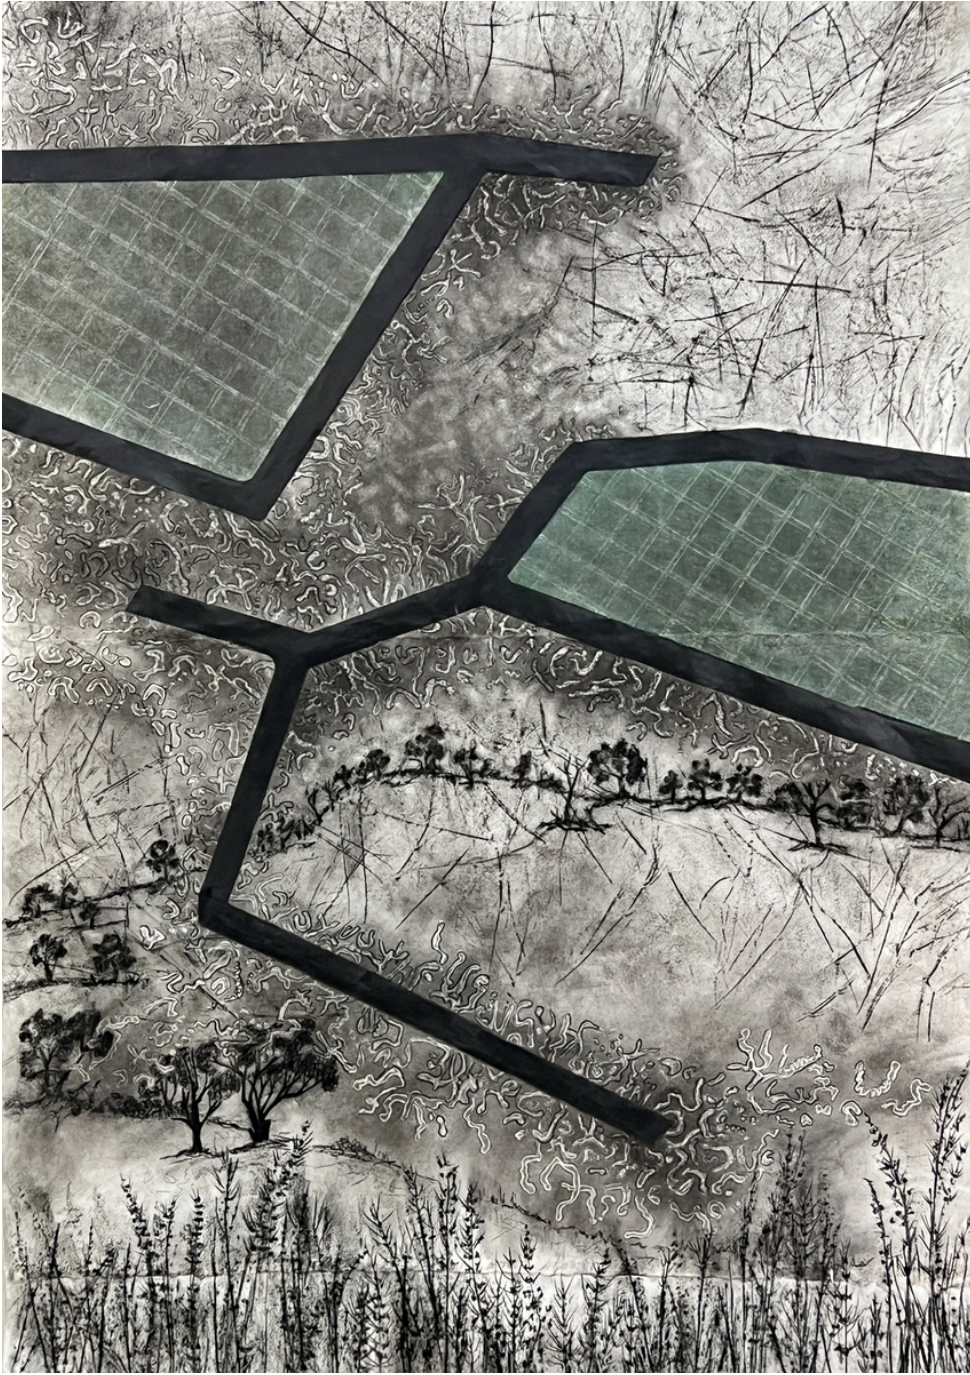

WENDY TEAKEL

Soil Matrix, 2025

Charcoal and Pastel on Kozo

140 x 97 cm