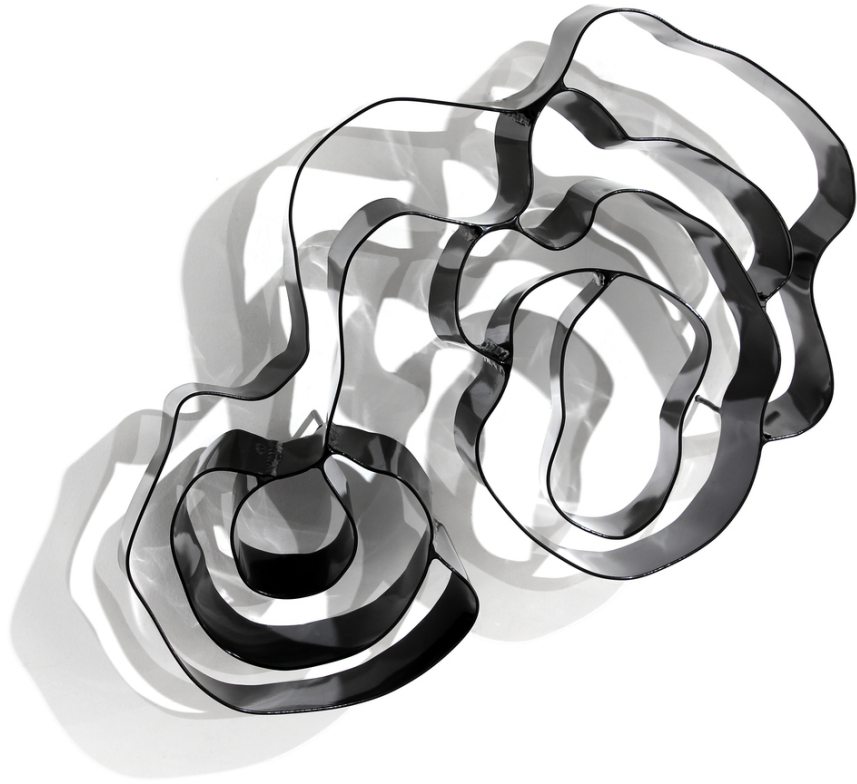

INV-QUIH-0001/11

HANNAH QUINLIVAN
Katabasis II, 2024
Powdercoated Aluminium
125 x 74 x 36 cm
INV-QUIH-0001/13

HANNAH QUINLIVAN
Plume, 2024
Powdercoated Aluminium
110 x 88 x 38 cm
INV-QUIH-0001/14

HANNAH QUINLIVAN
Katabasis, 2024
Powdercoated Aluminium
65 x 38 x 29 cm
INV-QUIH-0001/15

HANNAH QUINLIVAN
Deep Water, 2024
Powdercoated Aluminium
72 x 80 x 18 cm
INV-QUIH-0001/17

HANNAH QUINLIVAN

I want you to remember (no. 3), 2022

Acrylic and aluminium & LED Lights

164 x 136 x 22 cm

INV-QUIH-0001/16