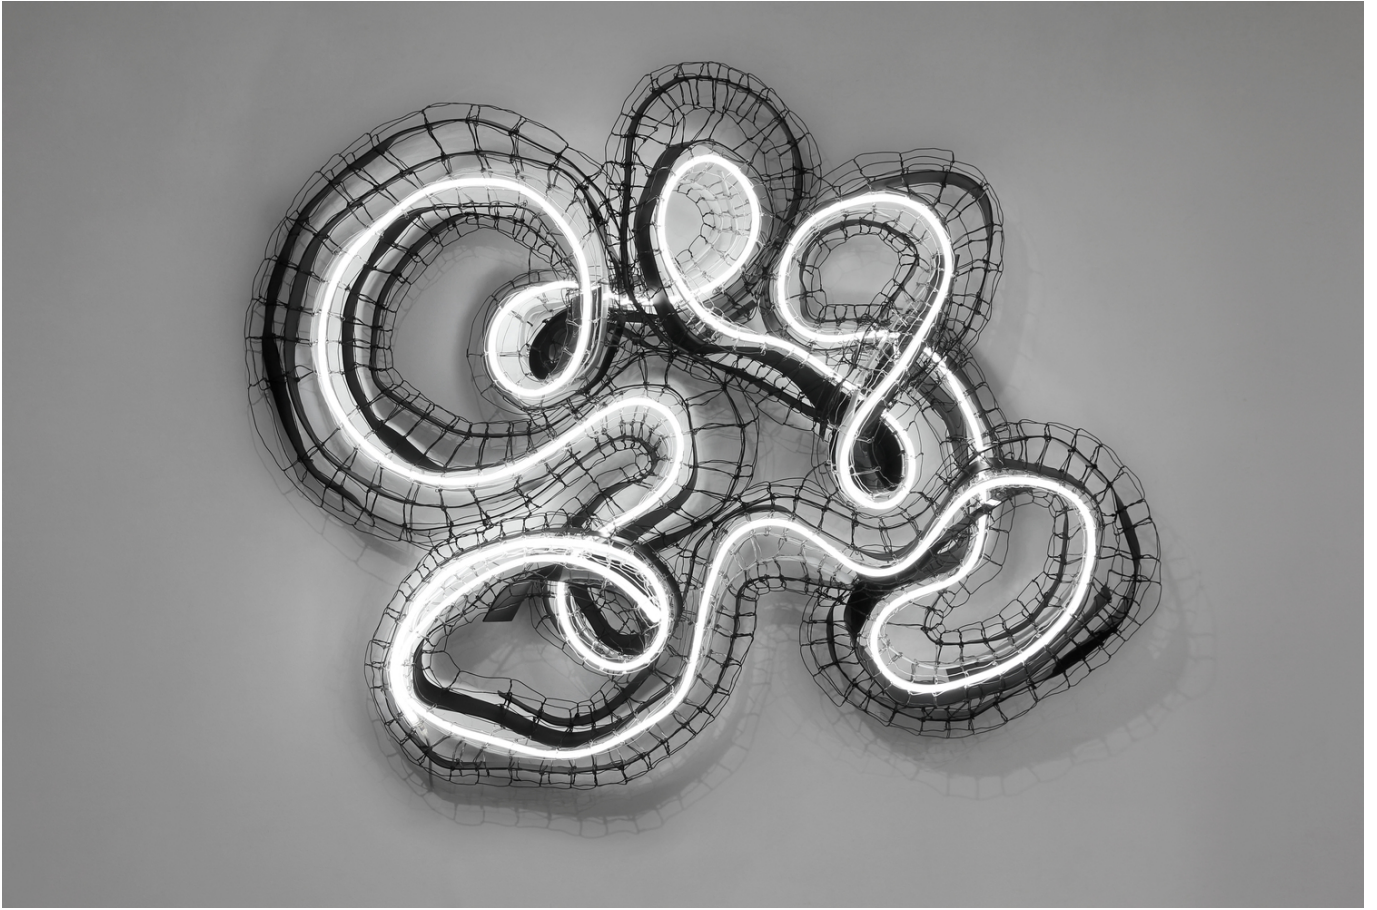

HANNAH QUINLIVAN
Ecdysis II, 2024
Acrylic and Aluminium
70 x 70 x 15 cm
INV-QUIH-0001/3

HANNAH QUINLIVAN

I want you to remember (no. 1), 2022

Acrylic and aluminium & LED Lights

164 x 136 x 22 cm

INV-QUIH-0001/5