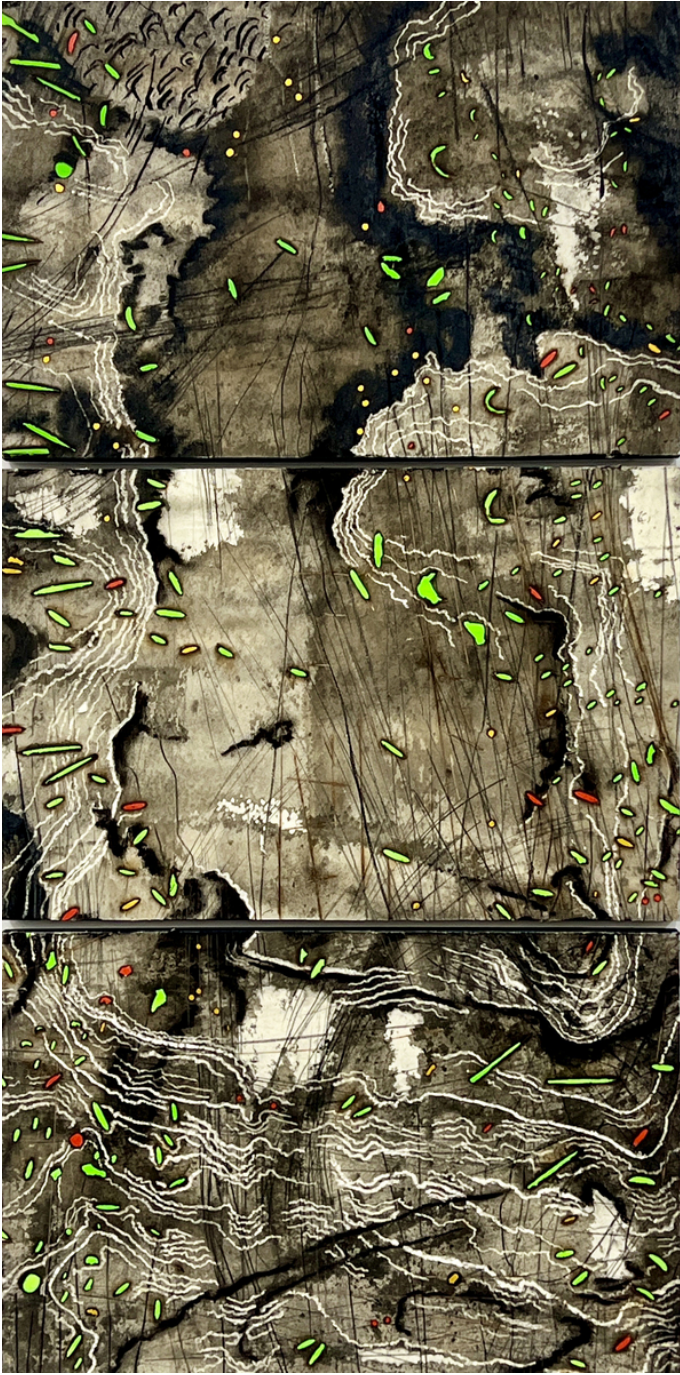

45 x 30 cm

WENDY TEAKEL

*Paddock Fragment I*, 2025

Charcoal, Pokerwork, Pastel, Acrylic on Hahnemühle on Birch

45 x 30 cm

WENDY TEAKEL

*Paddock Fragment II*, 2025

Charcoal, Pokerwork, Pastel, Acrylic on Hahnemühle on Birch

30 x 30 cm

WENDY TEAKEL

*Tree Line*, 2025

Charcoal, Pokerwork, Pastel, Acrylic on Hahnemühle on Birch

30 x 30 cm

WENDY TEAKEL

*Treed Ridge*, 2025

Charcoal, Pokerwork, Pastel, Acrylic on Hahnemühle on Birch

30 x 30 cm

WENDY TEAKEL

*Trees and Fences*, 2025

Charcoal, Pockerwork, Pastel, Acrylic on Hahnemuhle on Birch

30 x 30 cm

WENDY TEAKEL

*Winter, 2025*

Charcoal, Pokerwork, Pastel, Acrylic on Hahnemühle on Birch

20 x 20 cm

WENDY TEAKEL

*Boggy Patch. Triptych (30 x 45cm each panel), 2024*

Charcoal, Pokerwork, Pastel, Acrylic on Hahnemühle on Birch

30 x 45 cm

WENDY TEAKEL

*Microbiome Soil and Pasture*, 2025

Charcoal and Pastel on Kozo