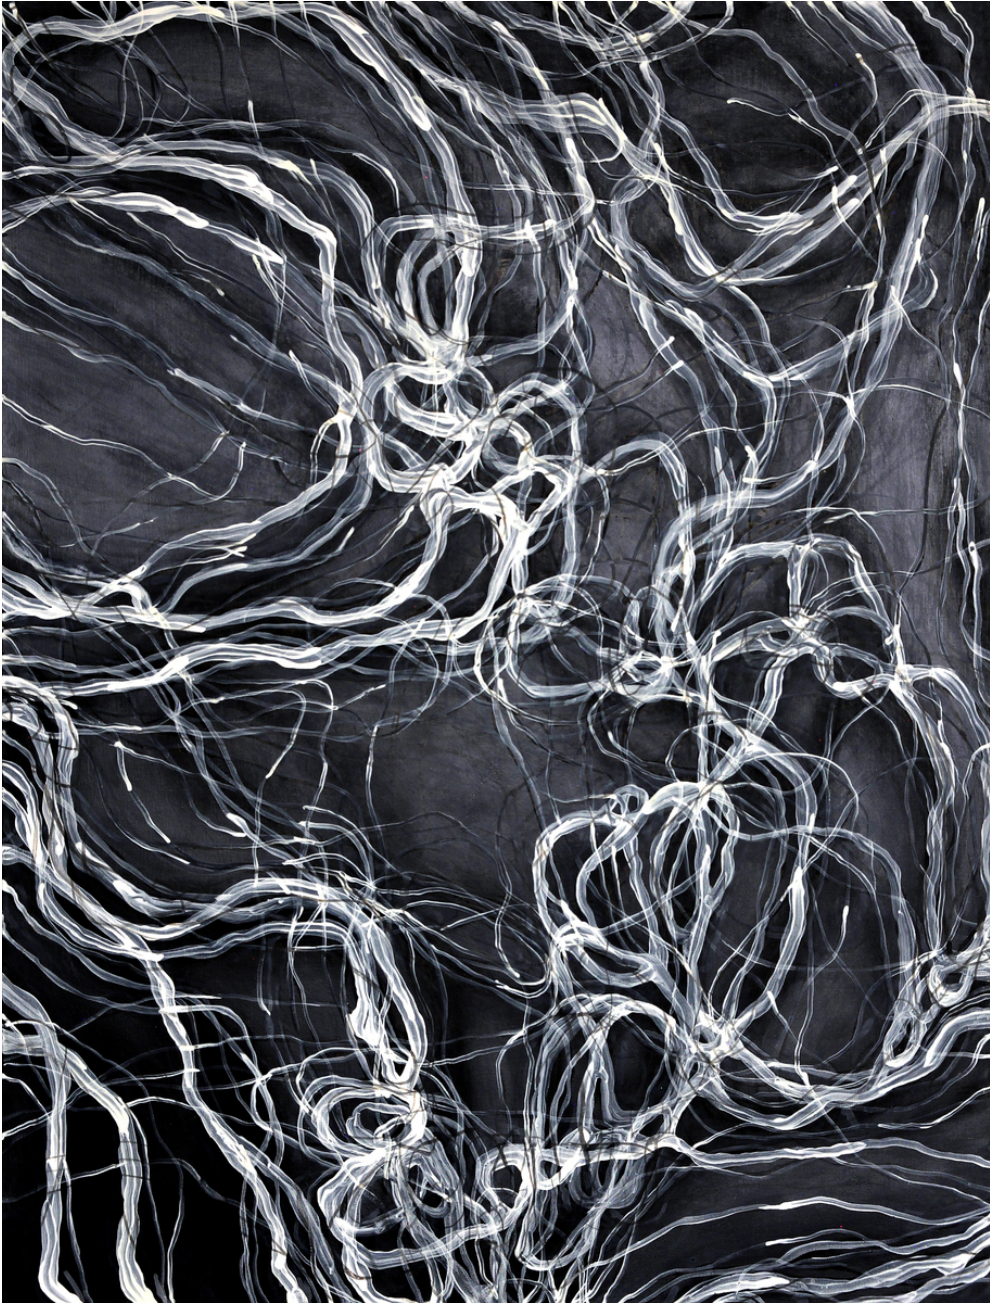

HANNAH QUINLIVAN

Desiderium, 2022

Aluminium Wire And Acrylic

180 x 170 x 15 cm

INV-QUIH-0001/1

HANNAH QUINLIVAN

Digest, 2016

Acrylic and Ink on Belgian Linen

180 x 120 cm

INV-QUIH-0001/12

HANNAH QUINLIVAN
Diaspora, 2016
Acrylic and Ink on Belgian Linen
150 x 92 cm
INV-QUIH-0001/10

HANNAH QUINLIVAN

Interchange, 2022

Acrylic and Japanese Ink on Belgian Linen

120 x 91 x 42 cm